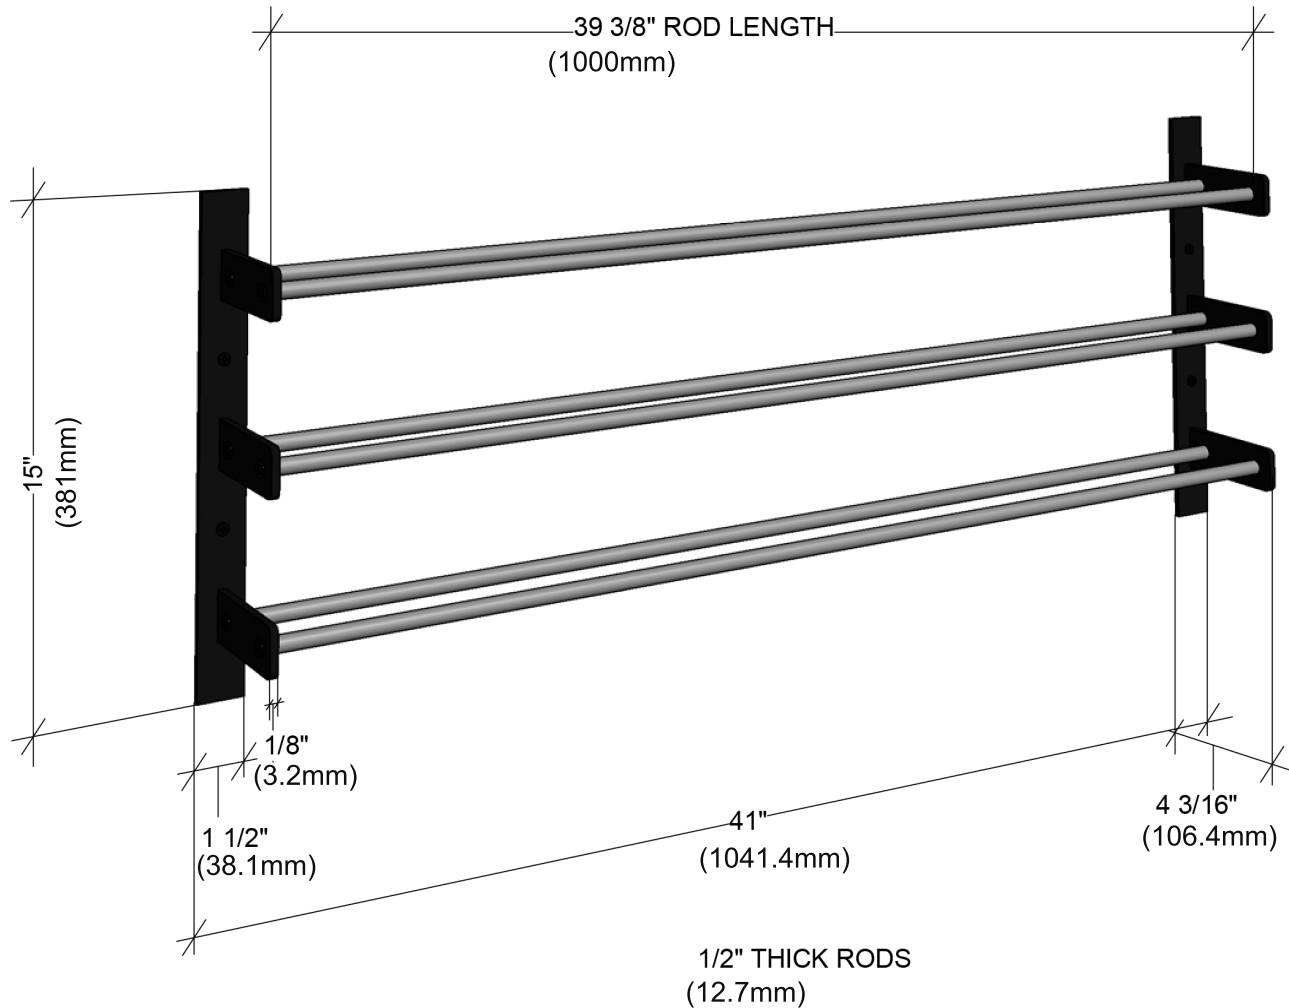

Evolution Wine Wall 15"

Spec Sheet for (WW-151)

VINTAGEVIEW®

MOVING WINE STORAGE FORWARD

4690 Joliet St, Denver, CO 80239 | phone: 866.650.1500 | fax: 866.650.1501 | VintageView.com

For product warranty information, please visit vintageview.com/warranty