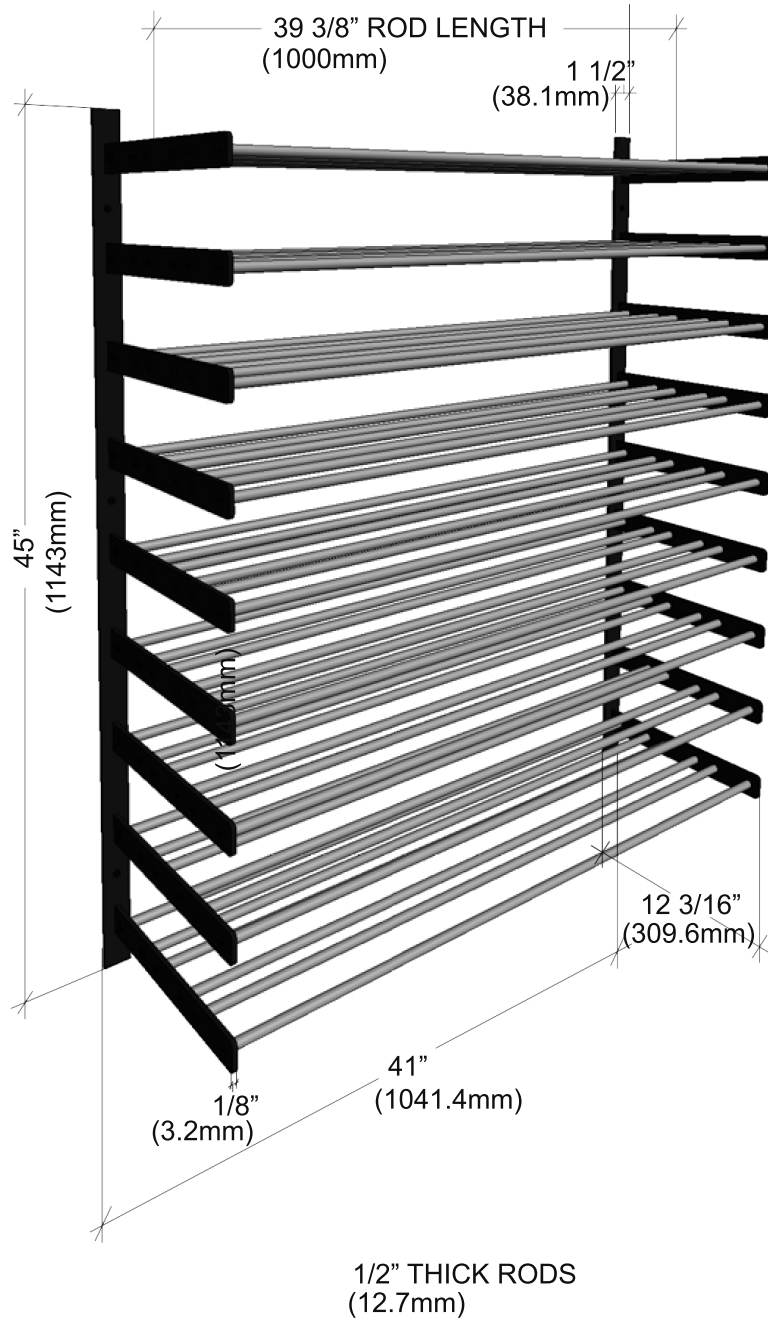

Evolution Wine Wall 45"

Spec Sheet for (WW-453)

VINTAGEVIEW®
MOVING WINE STORAGE FORWARD

4690 Joliet St, Denver, CO 80239 | phone: 866.650.1500 | fax: 866.650.1501 | VintageView.com

For product warranty information, please visit vintageview.com/warranty