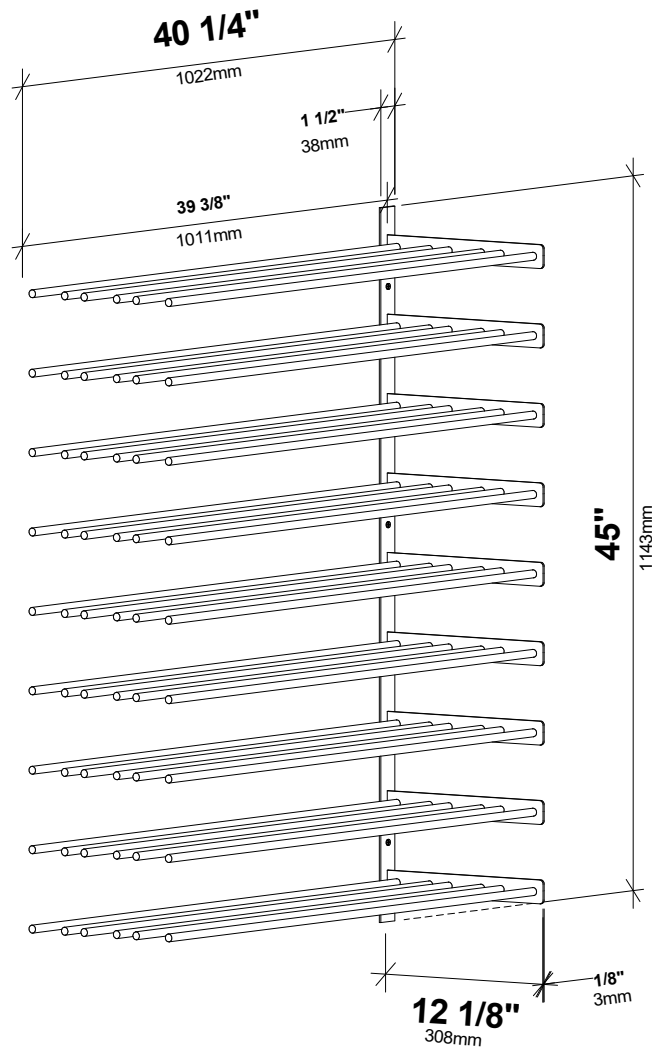

Evolution Wine Wall Ext 45 3C

Spec Sheet for WW-EX453 (81-bottle extension, additional purchase required)

VINTAGEVIEW[®]
MOVING WINE STORAGE FORWARD

4690 Joliet St., Denver, CO 80239 | phone: 866.650.1500 | fax: 866.650.1501 | VintageView.com