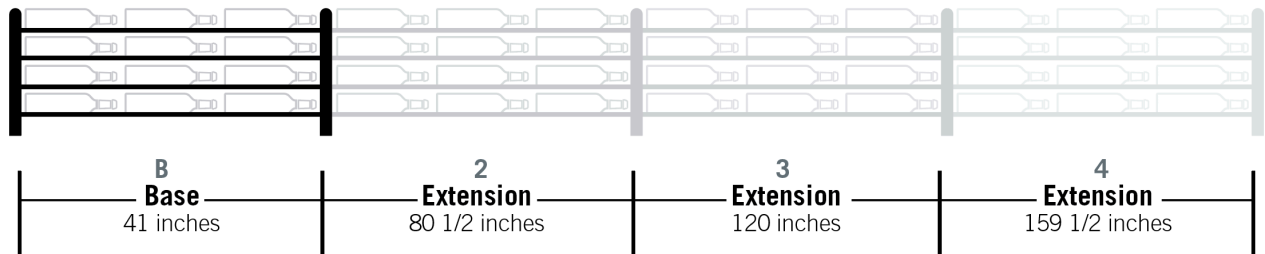

Evolution Wine Wall Ext 45 3C

Spec Sheet for WW-EX453 (81-bottle extension, additional purchase required)

VINTAGEVIEW[®]
MOVING WINE STORAGE FORWARD

4690 Joliet St., Denver, CO 80239 | phone: 866.650.1500 | fax: 866.650.1501 | VintageView.com