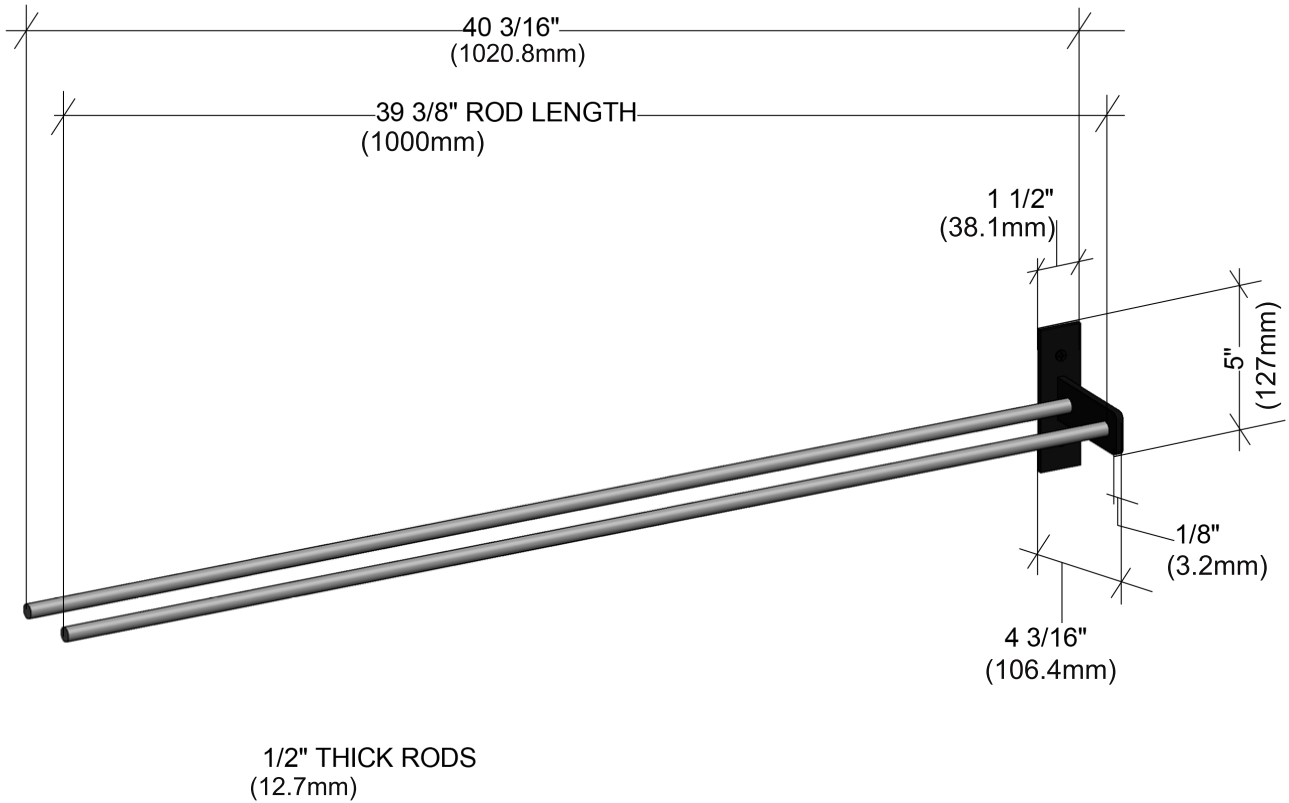

Evolution Wine Wall 5" Extension

Spec Sheet for (WW-EX051)

VINTAGEVIEW®
MOVING WINE STORAGE FORWARD

4690 Joliet St, Denver, CO 80239 | phone: 866.650.1500 | fax: 866.650.1501 | VintageView.com

For product warranty information, please visit vintageview.com/warranty