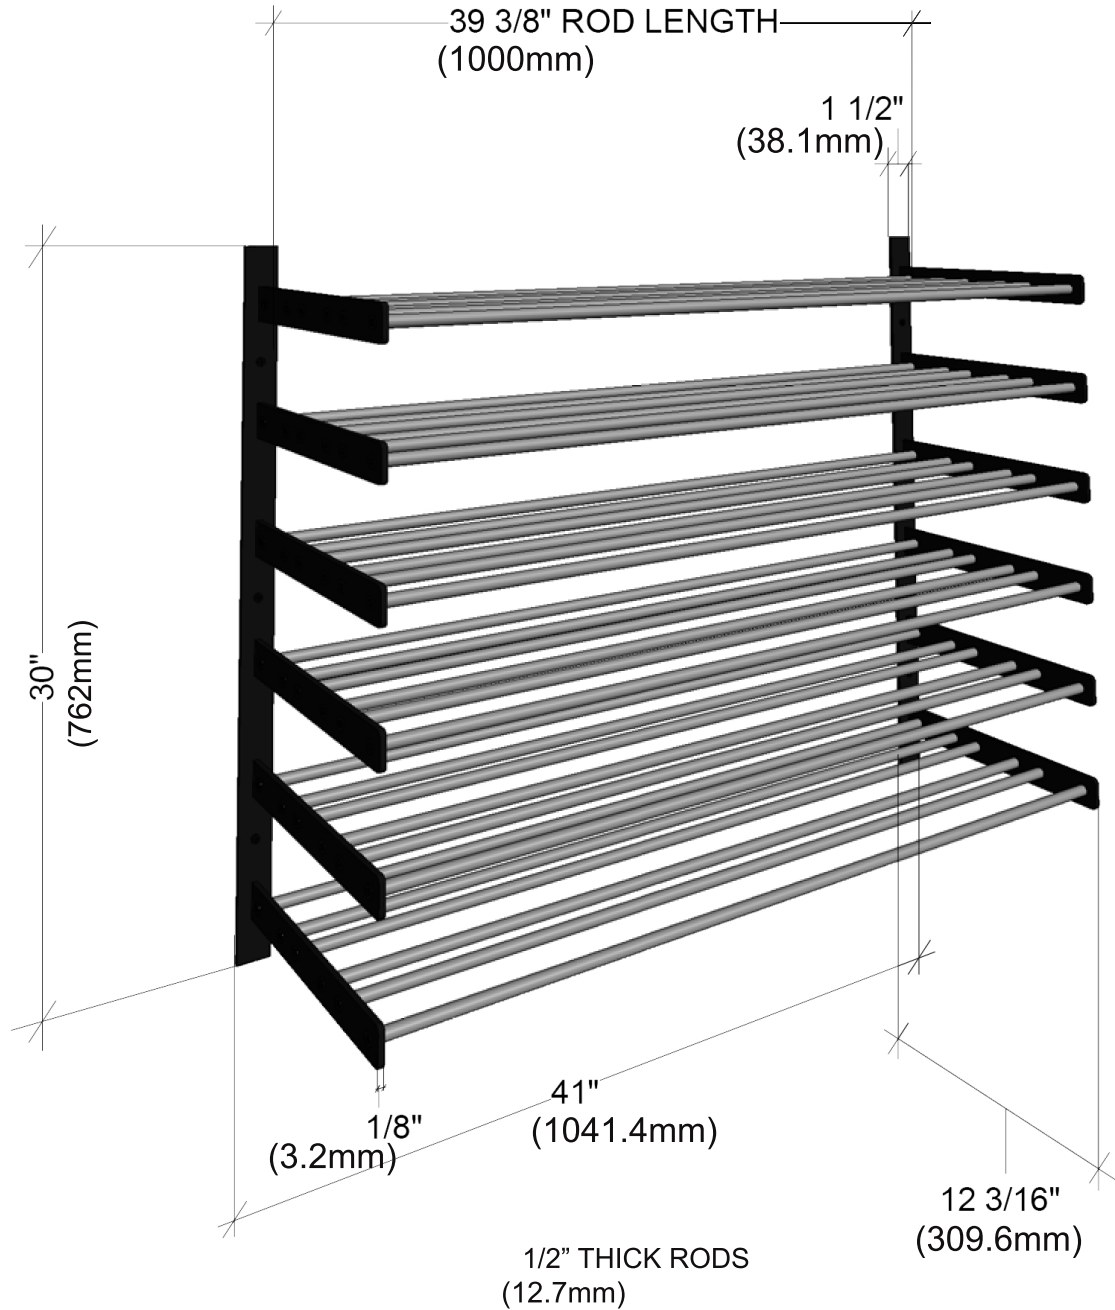

Evolution Wine Wall 30"

Spec Sheet for (WW-303)

VINTAGEVIEW®

MOVING WINE STORAGE FORWARD

4690 Joliet St, Denver CO 80239 | phone: 866.650.1500 | fax: 866.650.1501 | VintageView.com

For product warranty information, please visit vintageview.com/warranty