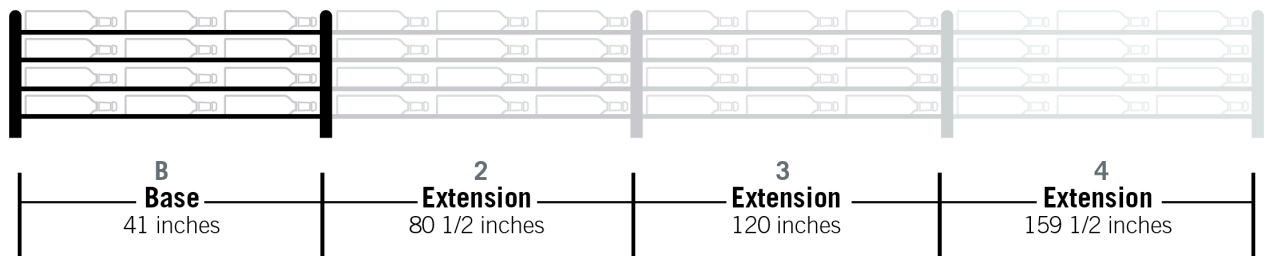

Evolution Wine Wall 30 3C Extension

Spec Sheet for WW-EX303 (54-bottle extension, additional purchase required)

VINTAGEVIEW[®]
MOVING WINE STORAGE FORWARD

4690 Joliet St., Denver, CO 80239 | phone: 866.650.1500 | fax: 866.650.1501 | VintageView.com