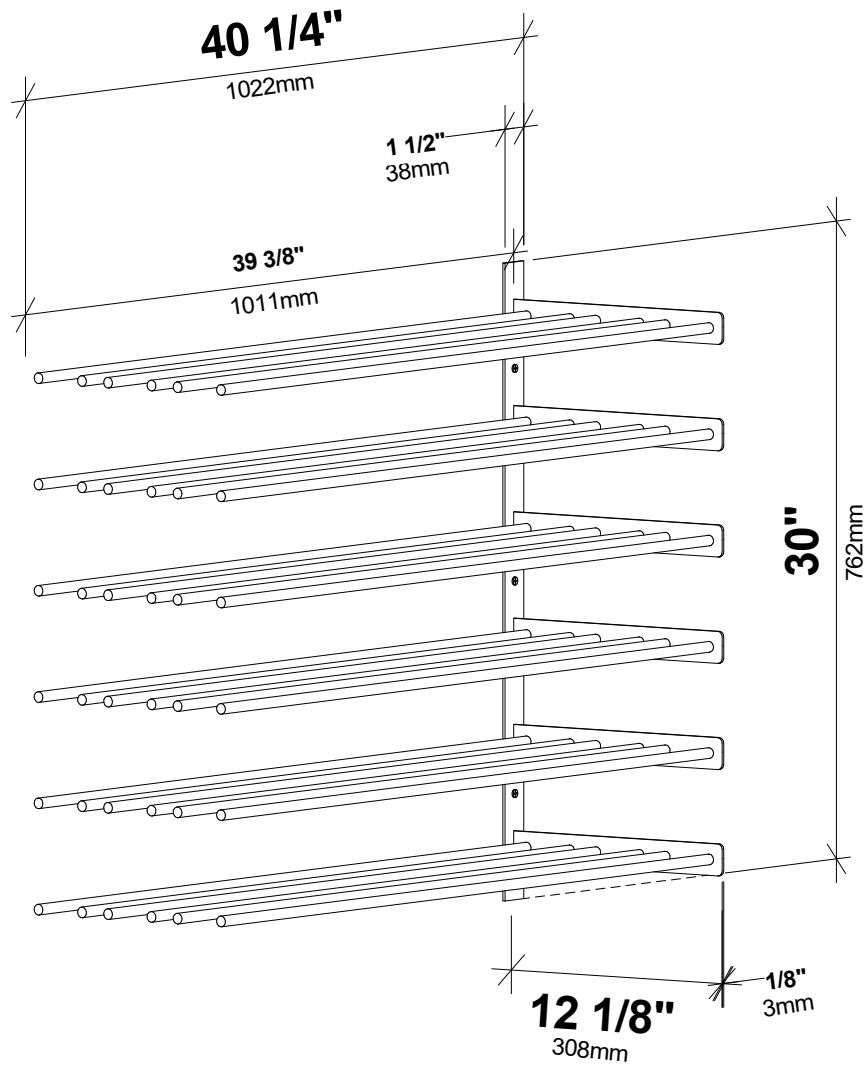

Evolution Wine Wall 30 3C Extension

Spec Sheet for WW-EX303 (54-bottle extension, additional purchase required)

VINTAGEVIEW[®]
MOVING WINE STORAGE FORWARD

4690 Joliet St., Denver, CO 80239 | phone: 866.650.1500 | fax: 866.650.1501 | VintageView.com