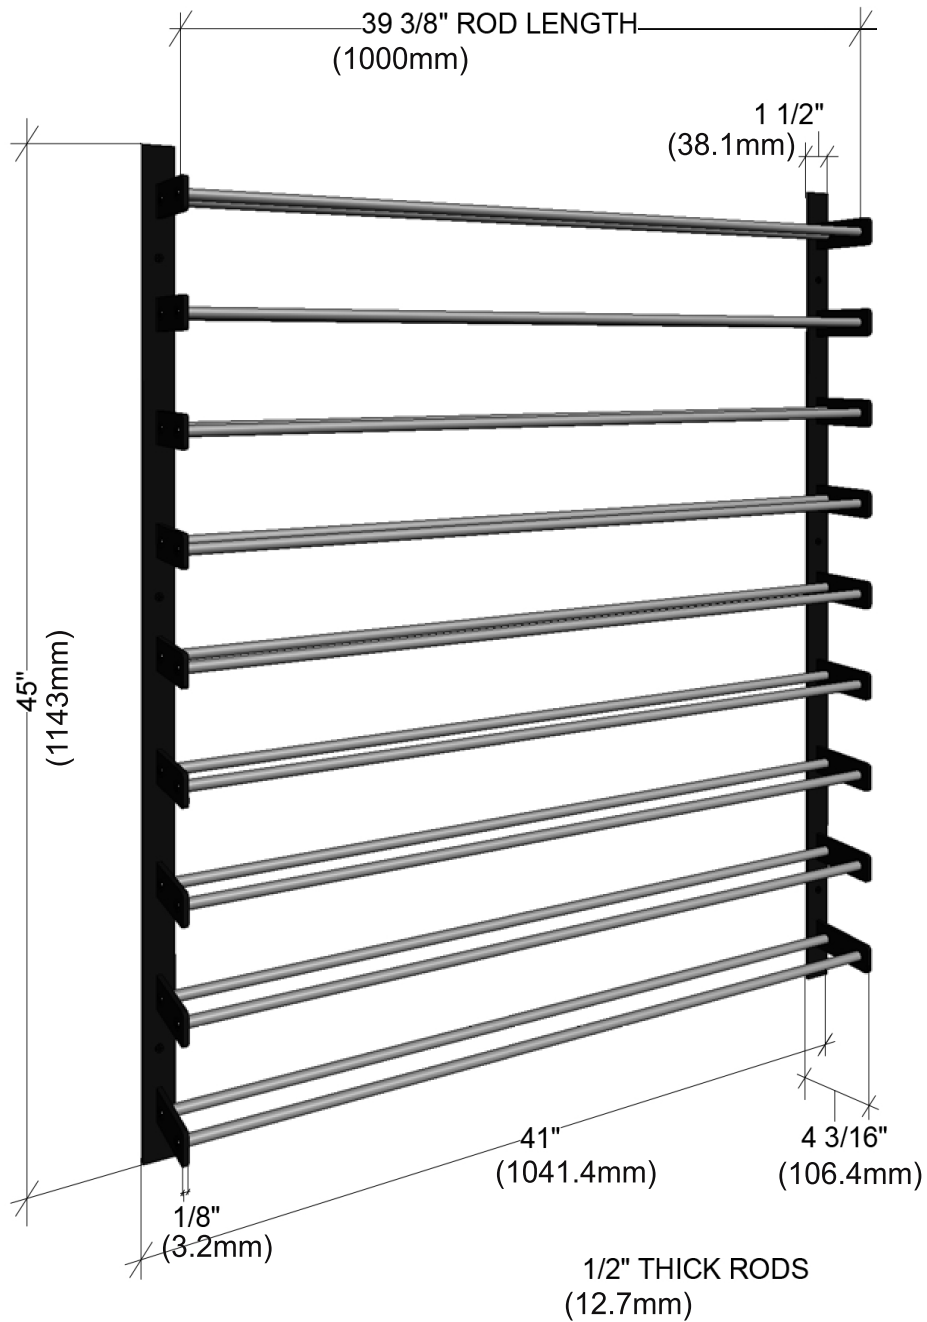

Evolution Wine Wall 45"

Spec Sheet for (WW-451)

VINTAGEVIEW®
MOVING WINE STORAGE FORWARD

4690 Joliet St, Denver, CO 80239 | phone: 866.650.1500 | fax: 866.650.1501 | VintageView.com

For product warranty information, please visit vintageview.com/warranty