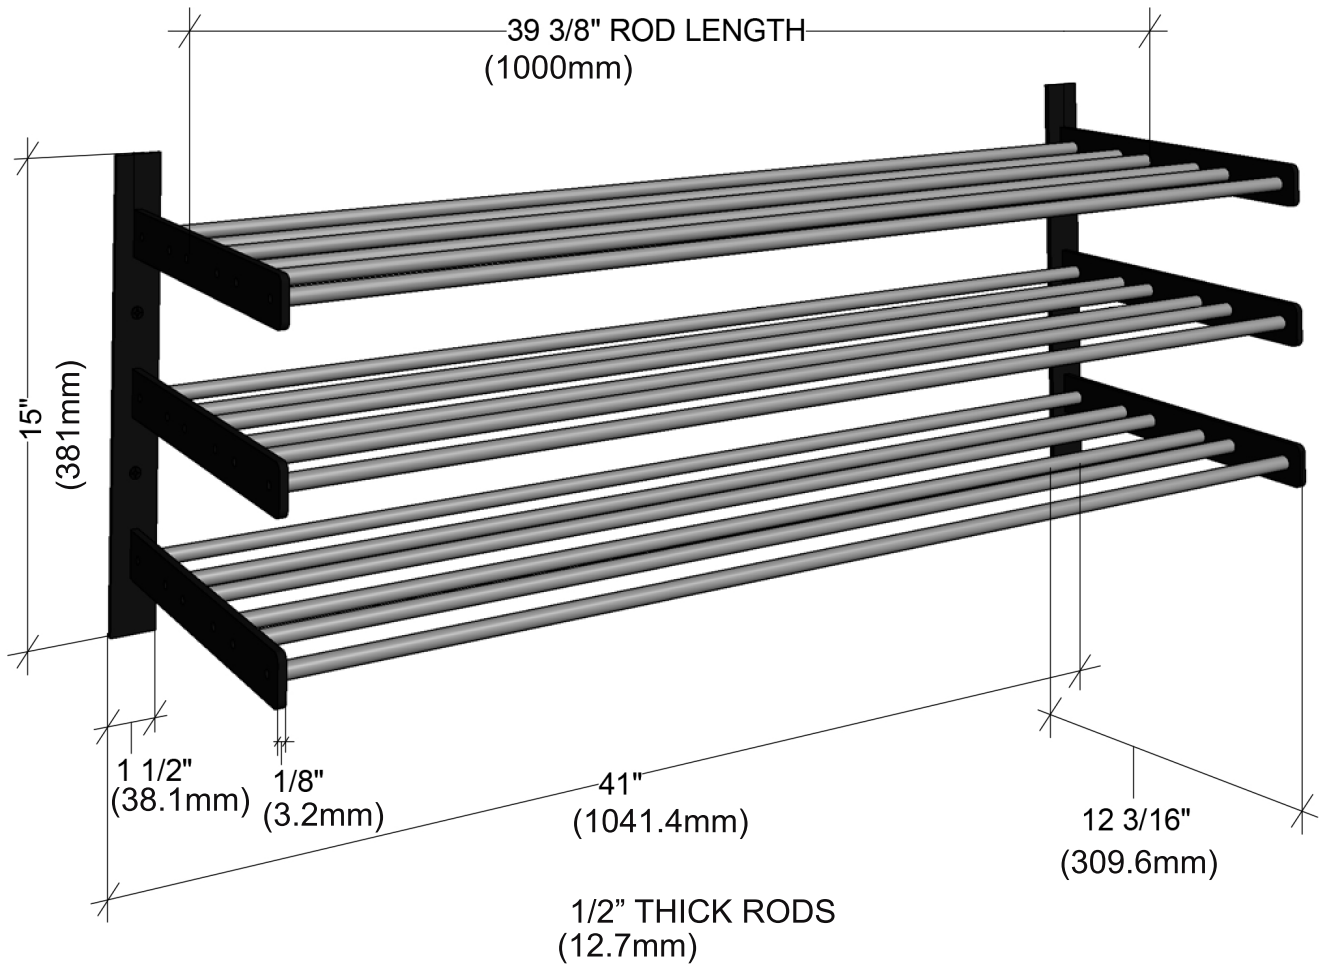

Evolution Wine Wall 15"

Spec Sheet for (WW-153)

VINTAGEVIEW®
MOVING WINE STORAGE FORWARD

4690 Joliet St, Denver CO 80239 | phone: 866.650.1500 | fax: 866.650.1501 | VintageView.com

For product warranty information, please visit vintageview.com/warranty