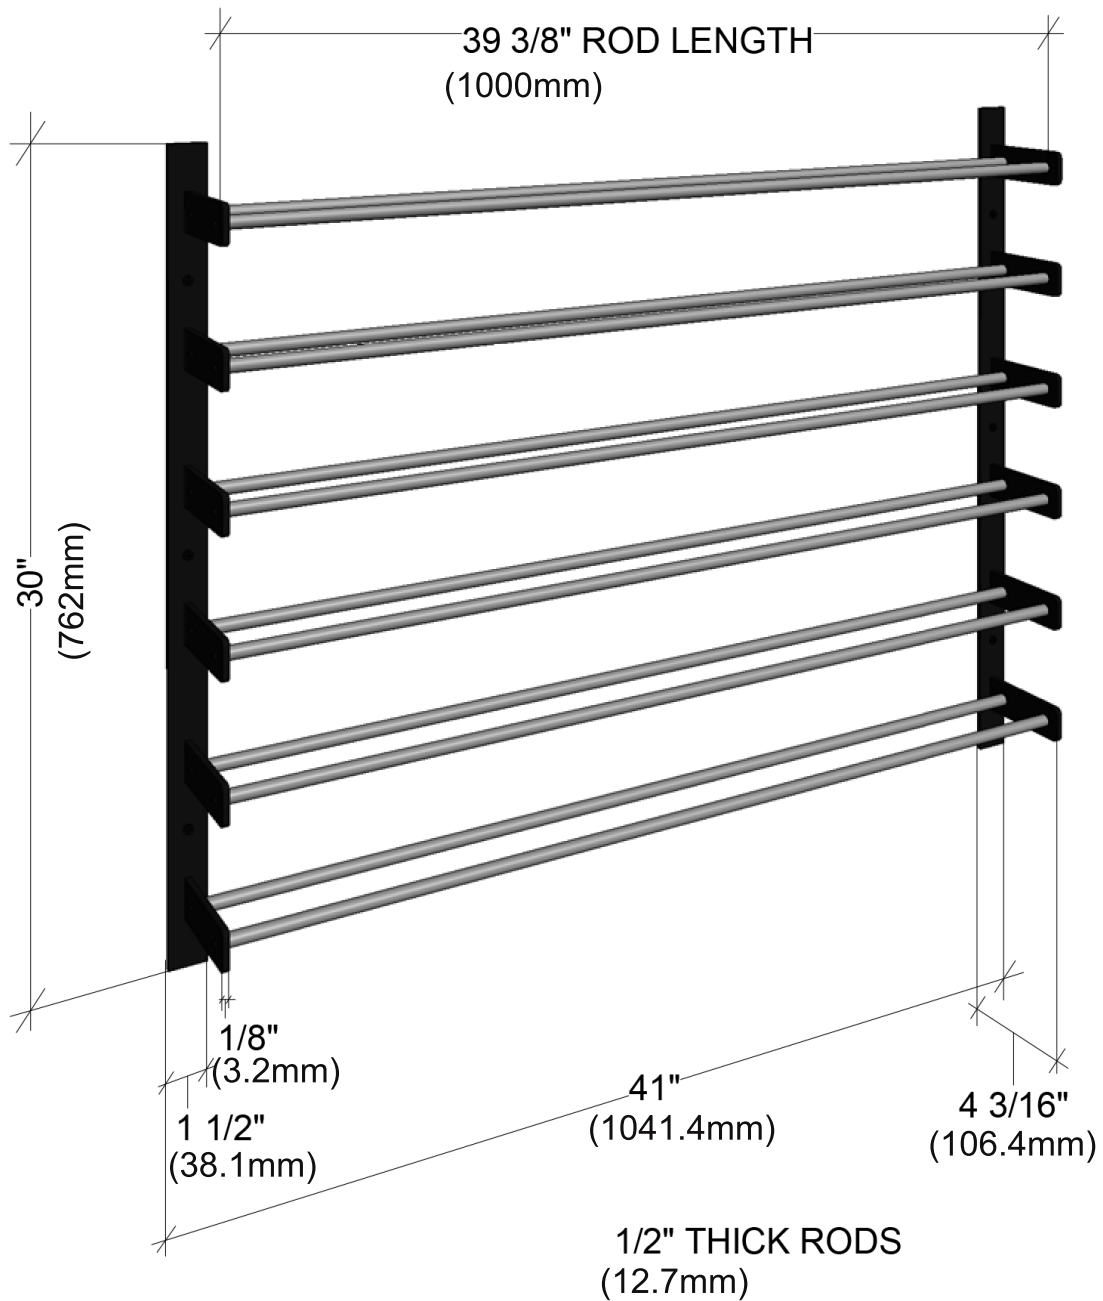

# Evolution Wine Wall 30"

Spec Sheet for (WW-301)

**VINTAGEVIEW®**  
MOVING WINE STORAGE FORWARD

4690 Joliet St, Denver, CO 80239 | phone: 866.650.1500 | fax: 866.650.1501 | [VintageView.com](http://VintageView.com)