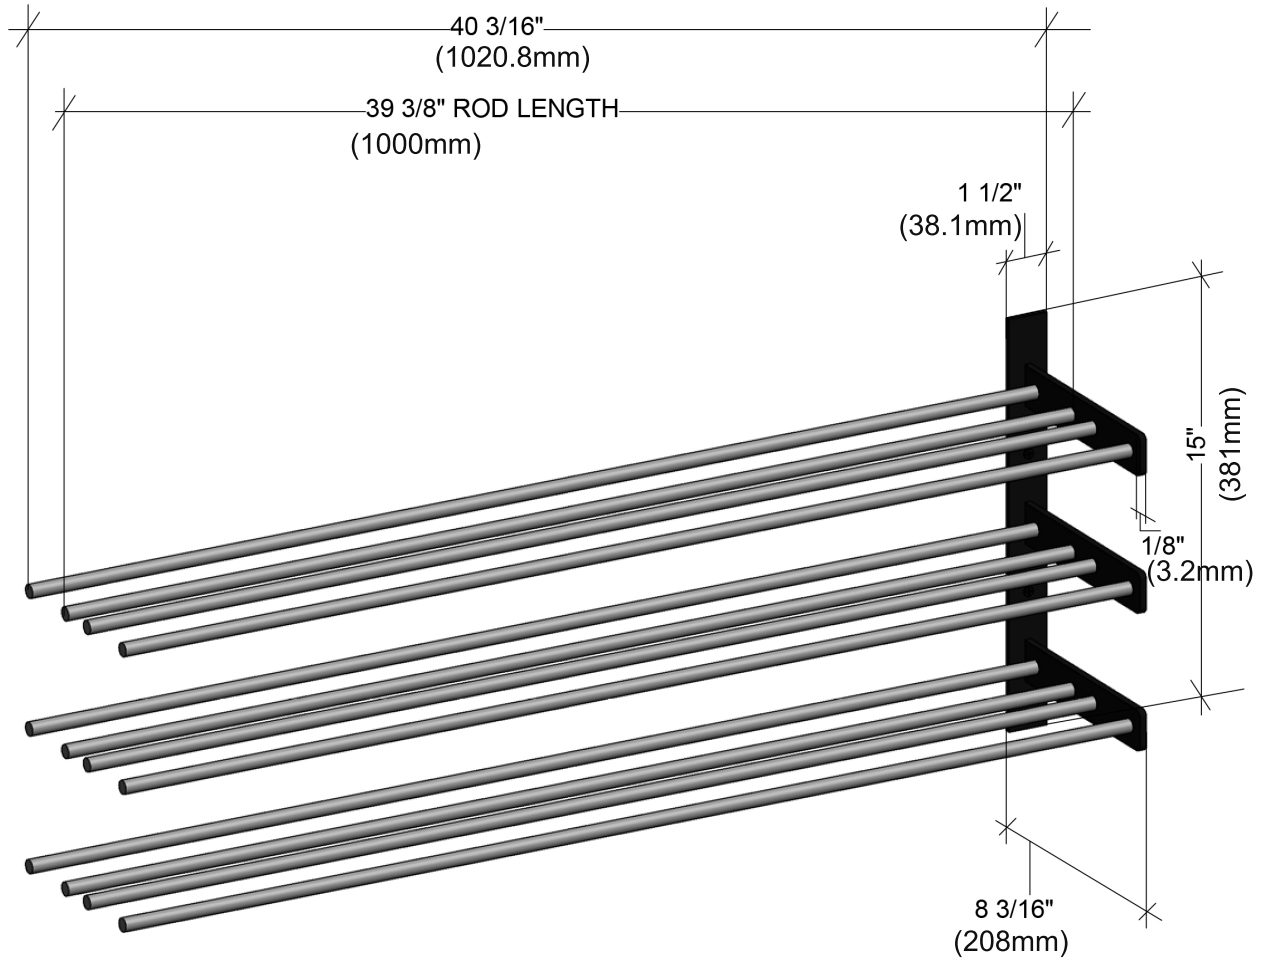

Evolution Wine Wall 15" Extension

Spec Sheet for (WW-EX152)

VINTAGEVIEW[®]

MOVING WINE STORAGE FORWARD

4690 Joliet St, Denver, CO 80239 | phone: 866.650.1500 | fax: 866.650.1501 | VintageView.com

For product warranty information, please visit vintageview.com/warranty